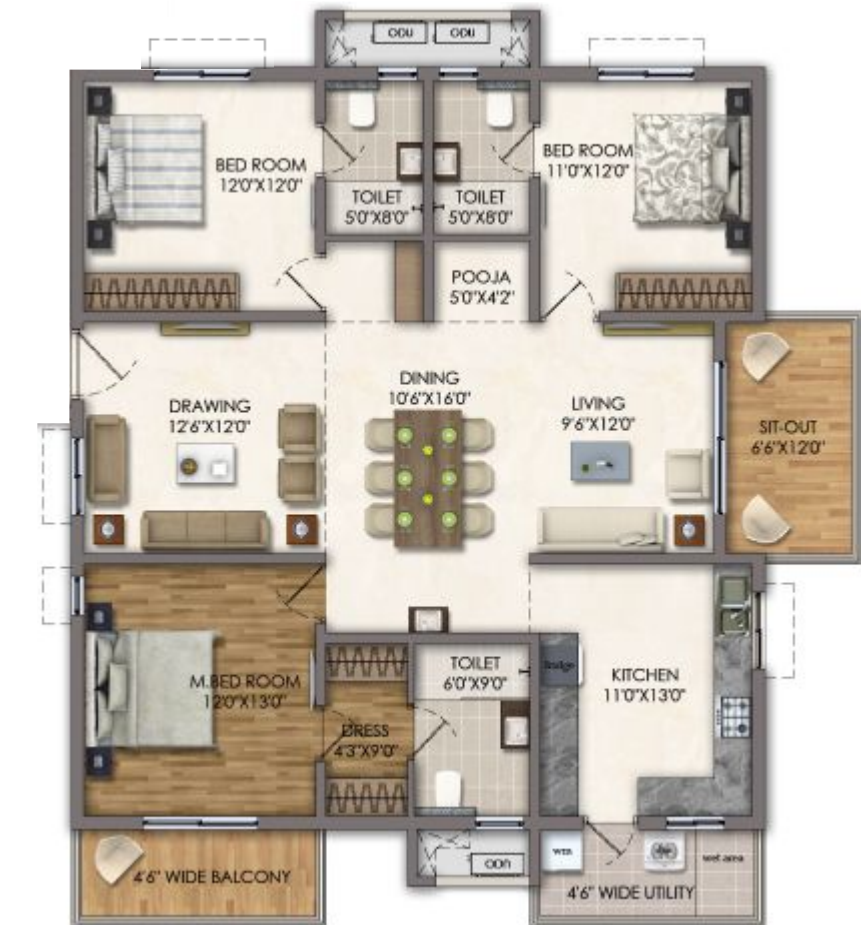

TYPICAL FLOOR PLAN
BLOCK G

*Built-up areas might vary \pm 3% based on RERA guidelines

3 BHK
2060 Sft.
EAST

3 BHK
2060 Sft.
EAST

3 BHK - 2060 Sft. WEST

3 BHK - 2060 Sft. WEST

UNIT FLOOR PLANS

3 BHK - 1835 Sft. NORTH